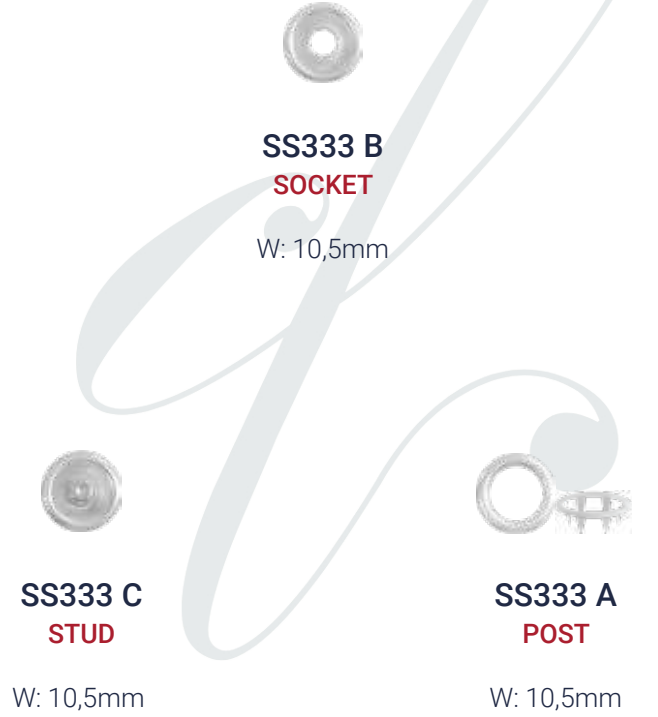

SS333 B
SOCKET
W: 10,5mm

*Bu ürünler pring malzemesinden üretilmiştir. Ürünler birbirleriyle set halinde kullanılmaktadır. 3 parça standart, kafalar farklı varyantlarla kullanılabilir.

*Ürün resimleri gerçek boyutlarına eşdeğerdir. Bu ürünleri renk kartelamızda ki seçeneklerimiz ile Kaplama ve boyama işlemi yaptırarak sipariş verebilirsiniz.

*These products are made of brass material. The products are used as a set with each other. 3 piece standard, heads can be used with different variants.

*Product images are equivalent to actual dimensions. You can order these products by having coating and painting process with our options in our color chart.