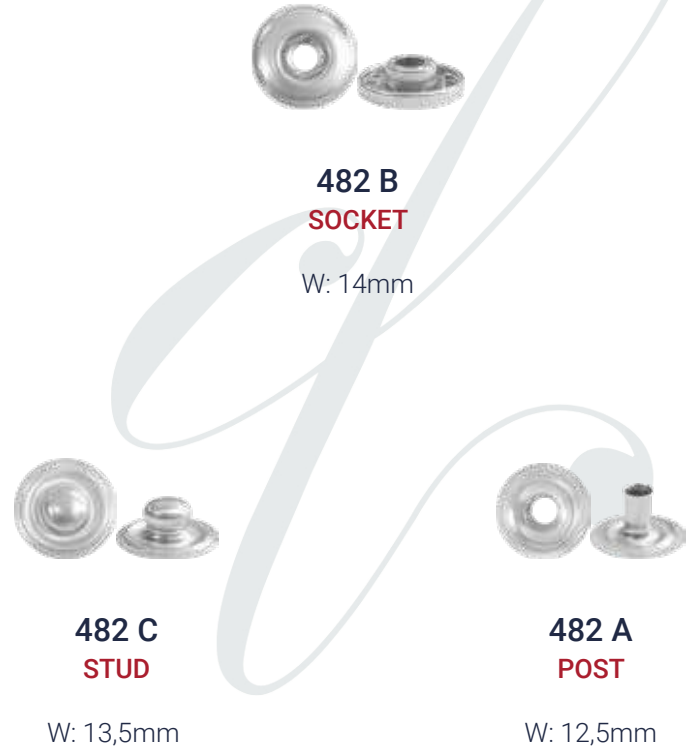

W: 12,5mm

*Bu ürünler prinç malzemesinden üretilmiştir. Ürünler birbirleriyle set halinde kullanılmaktadır. 3 parça standart, kafalar farklı varyantlarla kullanılabilir.
*Ürün resimleri gerçek boyutlarına eşdeğerdir. Bu ürünleri renk kartelamızda ki seçeneklerimiz ile Kaplama ve boyama işlemi yaptırarak sipariş verebilirsiniz.

*These products are made of brass material. The products are used as a set with each other. 3 piece standard, heads can be used with different variants.
*Product images are equivalent to actual dimensions. You can order these products by having coating and painting process with our options in our color chart.