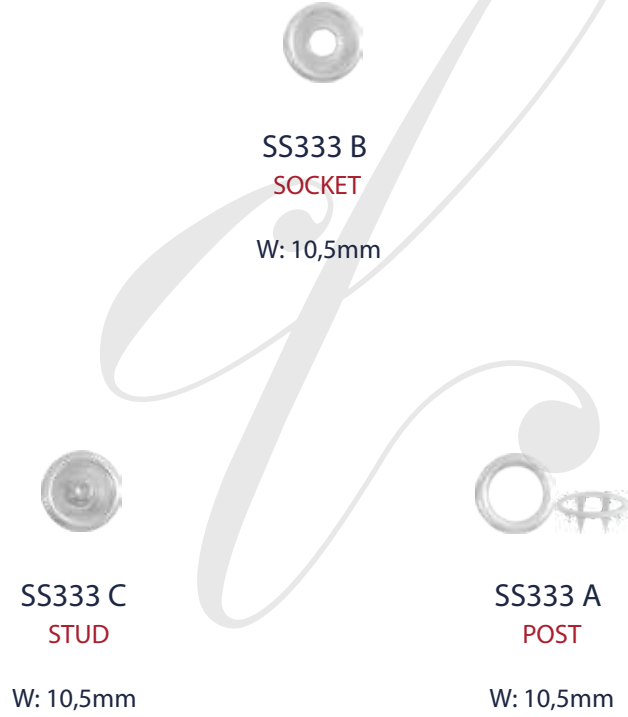

SS333 B
SOCKET
W: 10,5mm

*Bu ürünler pring malzemesinden üretilmiştir. Ürünler birbirleriyle set halinde kullanılmaktadır. 3 parça standart, kafalar farklı varyantlarla kullanılabilir.

*Ürün resimleri gerçek boyutlarına eşdeğerdir. Bu ürünleri renk kartelamızda ki seçeneklerimiz ile Kaplama ve boyama işlemi yaptırarak sipariş verebilirsiniz.

*These products are made of brass material. The products are used as a set with each other. 3 piece standard, heads can be used with different variants.

*Product images are equivalent to actual dimensions. You can order these products by having coating and painting process with our options in our color chart.